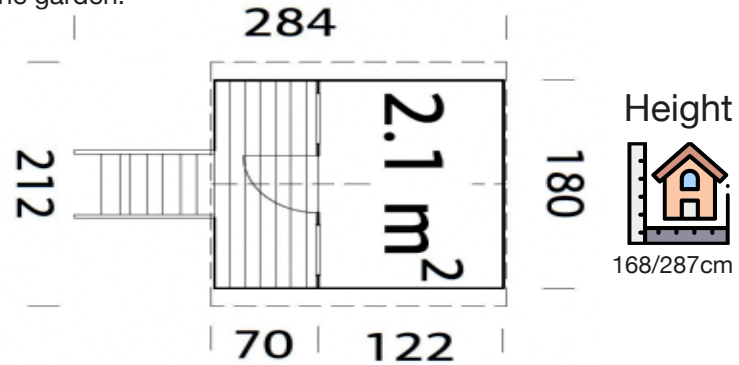

SAN BERNARDINO

The San Bernardino is one of the most popular models from Valkea, a leading global manufacturer, and is made with 16 mm thick Nordic spruce wood slats. External dimensions: 180 x 190cm. Height:287cm. This original playhouse model comes with a staircase access and has a large enclosed porch where children can enjoy a great and secure space for play, without having to leave the garden. With a height of 287cm and stairs access, this unique children's house has a large fenced porch where children can enjoy a secure play space without leaving the garden.

180 x 122cm

16mm

3.0m³

2.1m²

51 x 115cm

38 x 44cm

16mm

16mm

70cm

FULL SPECIFICATION

CABIN SIZE:	180 x 122cm x 169/287cm	Wood Type:	Nordic Spruce
WALL THICKNESS:	16mm	Chalet Cut:	N/A
VOLUME:	3.0m ³	Window Type:	Plexiglass
AREA:	2.1m ²	Window / Door Feature:	N/A
DOOR OPENING:	51 x 115cm	Braces:	N/A
WINDOW OPENING:	38 x 44cm	Roof Boards With:	Boards With Tongue & Groove
FLOORS BOARDS:	16mm	Guarantee:	5 Years
ROOF BOARDS:	16mm	Treated Foundation Joists:	No
ROOF OVERHANG:	70cm	IDEAL FOR:	Play-House
UNDER PLANNING:	No		